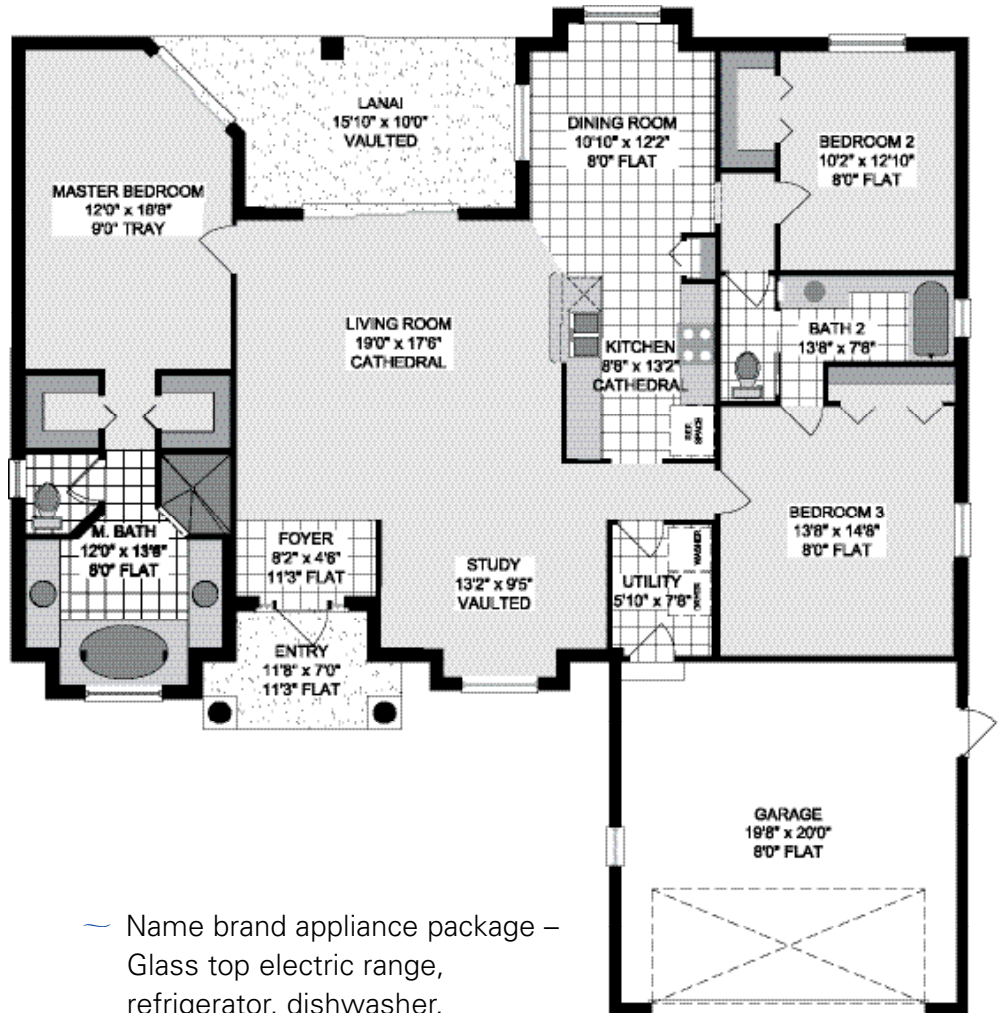

The Costa

Actual home - options shown

www.IE-Florida.com

More Than You Expect.

The Costa

3 Bedrooms
2 Bathrooms

Living: 1880 sqft
Entry: 70 sqft
Lanai: 174 sqft
Garage: 437 sqft
Total: 2561 sqft

- ~ Name brand appliance package – Glass top electric range, refrigerator, dishwasher, microwave, washer and dryer
- ~ European style cabinetry with recessed panel doors
- ~ Energy efficiency package

October 2005

All Our Homes Are:

All dimensions are approximate
Conceptual drawing