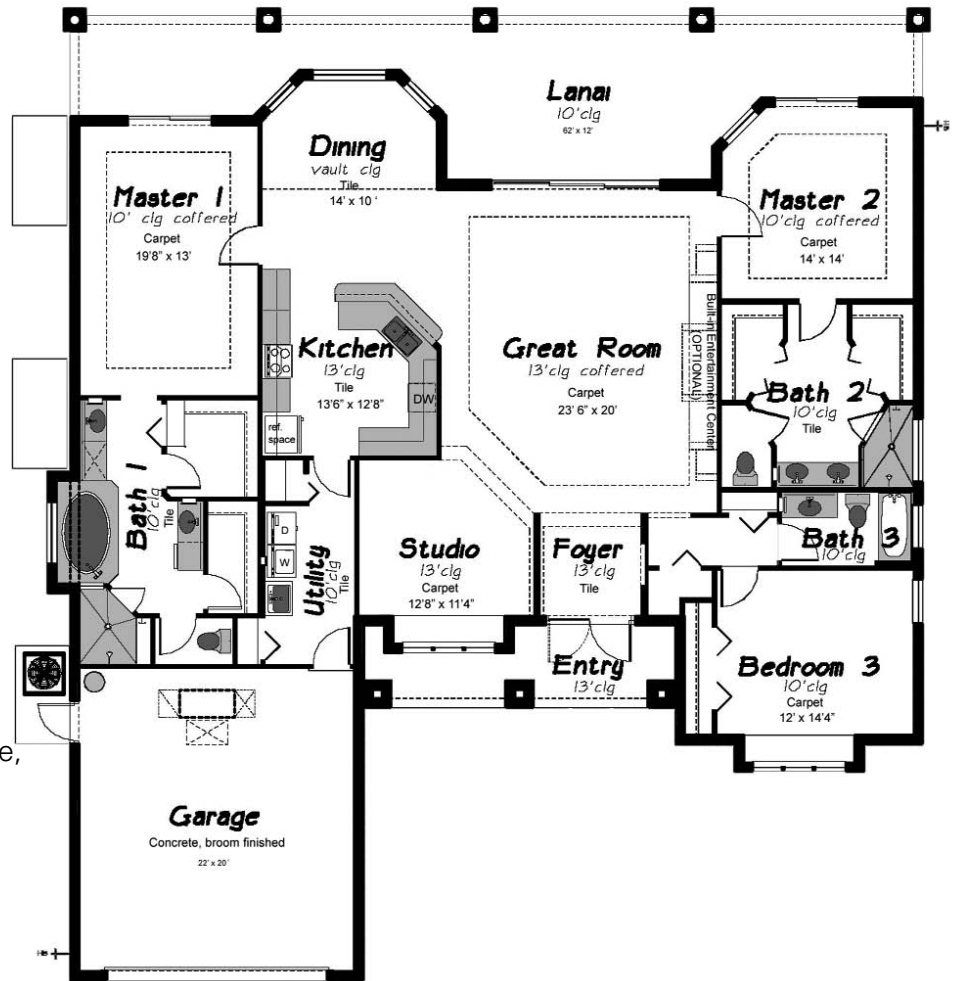

The Savannah

Actual home - options shown

www.IE-Florida.com

More Than You Expect.

The Savannah

3 Bedrooms
3 Bathrooms

Living: 2531 sqft
Entry: 118 sqft
Lanai: 494 sqft
Garage: 485 sqft
Total: 3628 sqft

- Name brand appliance package – Glass top electric range, refrigerator, dishwasher, microwave, washer and dryer
- European style cabinetry with recessed panel doors
- Energy efficiency package
- High ceilings