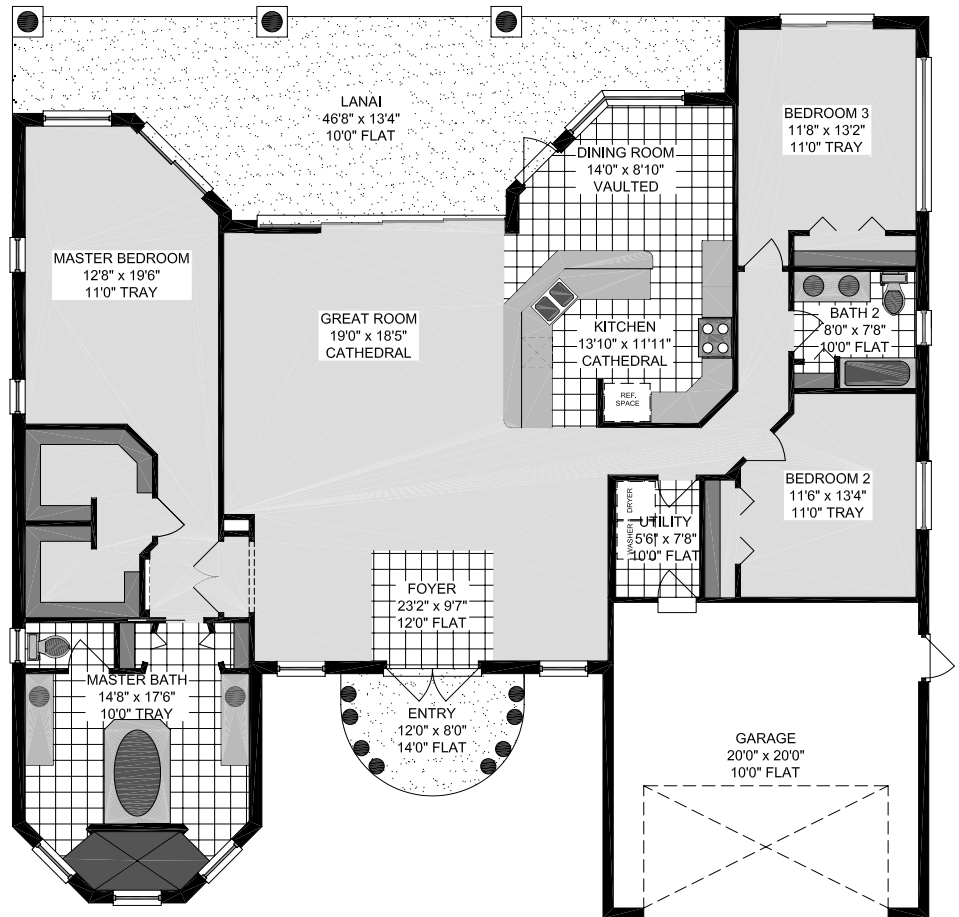

The Sanibel

Actual home - options shown

www.IE-Florida.com

More Than You Expect.

The Sanibel

3 Bedrooms
2 Bathrooms

Living: 2 240 sqft
Entry: 66 sqft
Lanai: 445 sqft
Garage: 436 sqft
Total: 3 187 sqft

- ~ Name brand appliance package – Glass top electric range, refrigerator, dishwasher, microwave, washer and dryer
- ~ European style cabinetry with recessed panel doors
- ~ Energy efficiency package
- ~ High ceilings