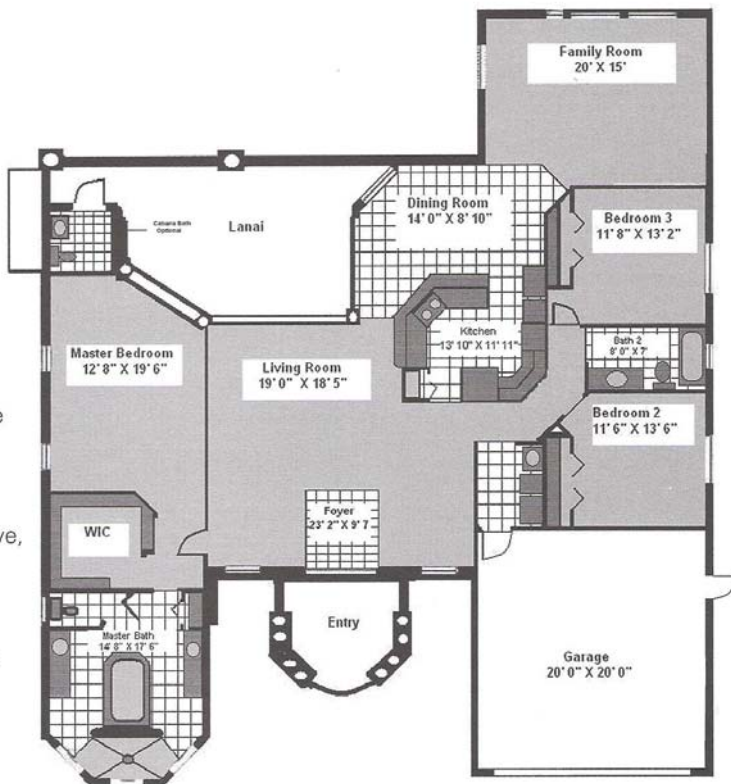

The Tortuga

Actual home - options shown

www.IE-Florida.com

More Than You Expect.

The Tortuga

3 Bedrooms
2 Bathrooms

Living: 2411 sqft

Entry: 165 sqft

Lanai: 395 sqft

Garage: 480 sqft

Total: 3411 sqft

- Name brand appliance package – Glass top electric range, refrigerator, dishwasher, microwave, washer and dryer
- European style cabinetry with recessed panel doors
- Energy efficiency package
- High ceilings