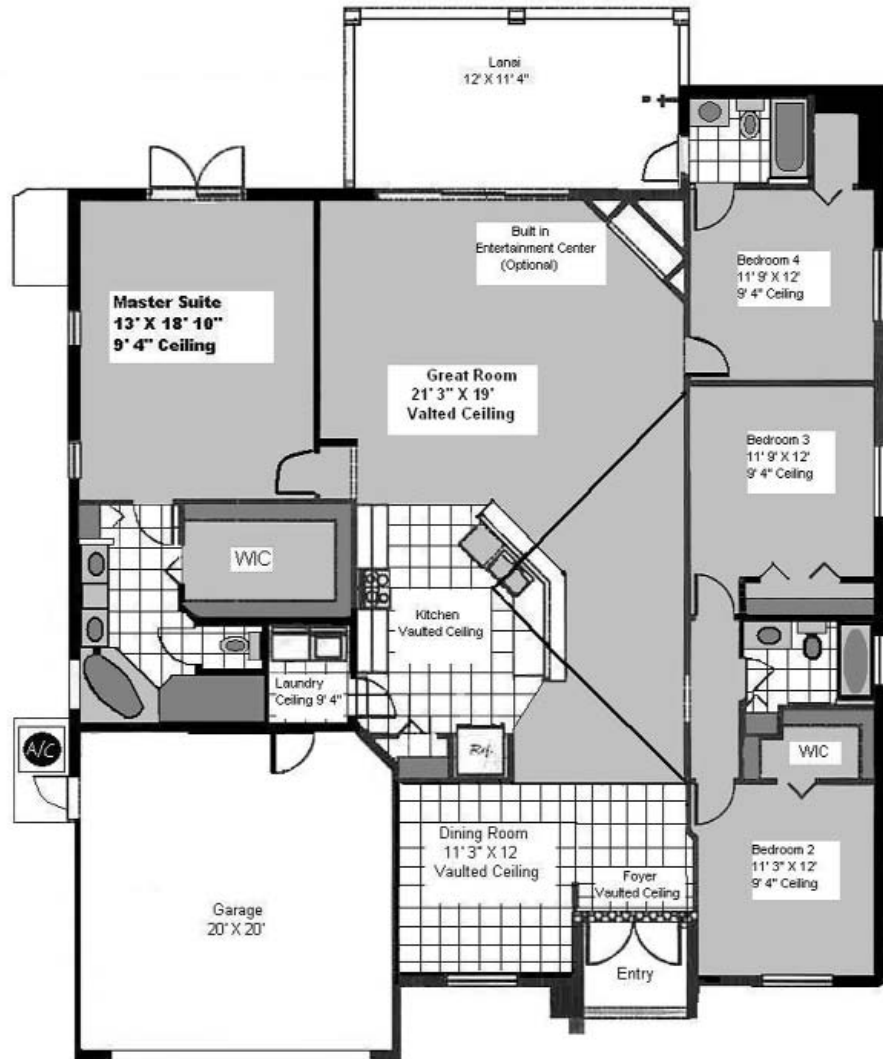

The Captiva

Actual home - options shown

www.IE-Florida.com

More Than You Expect.

The Captiva

4 Bedrooms
3 Bathrooms

Living: 2331 sqft
Entry: 47 sqft
Lanai: 245 sqft
Garage: 427 sqft
Total: 3050 sqft

October 2005

All dimensions are approximate
Conceptual drawing