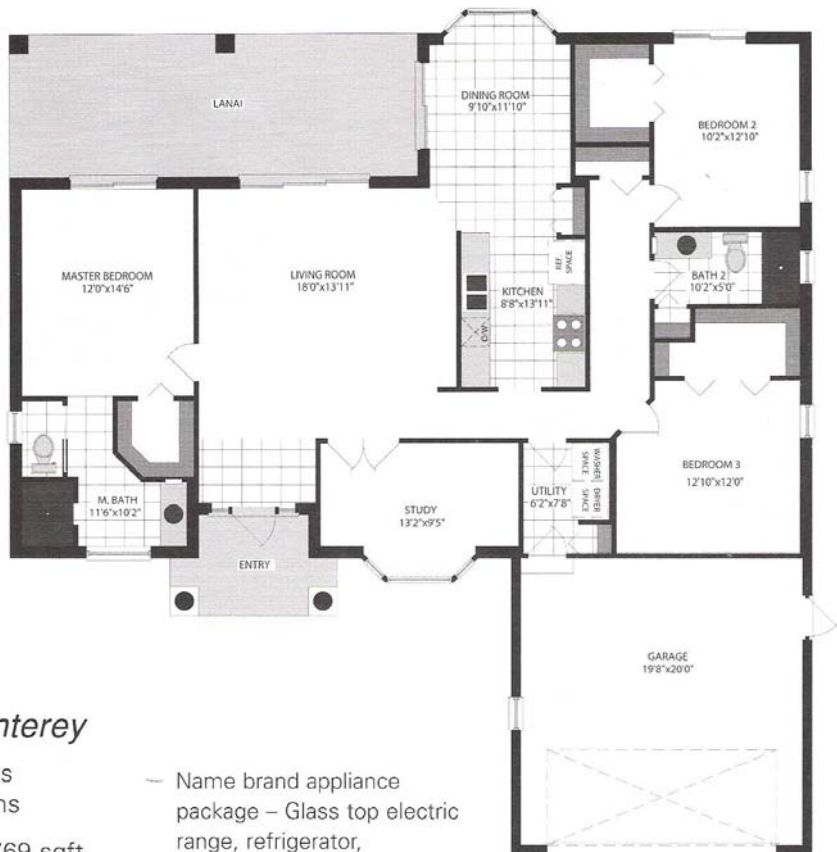

The Monterey

Actual home - options shown

www.IE-Florida.com

More Than You Expect.

The Monterey

3 Bedrooms
2 Bathrooms

Living: 1 769 sqft
Entry: 70 sqft
Lanai: 285 sqft
Garage: 434 sqft
Total: 2 558 sqft

- Name brand appliance package – Glass top electric range, refrigerator, dishwasher, microwave, washer and dryer
- European style cabinetry with recessed panel doors
- Energy efficiency package

All Our Homes Are:

All dimensions are approximate
Conceptual drawing