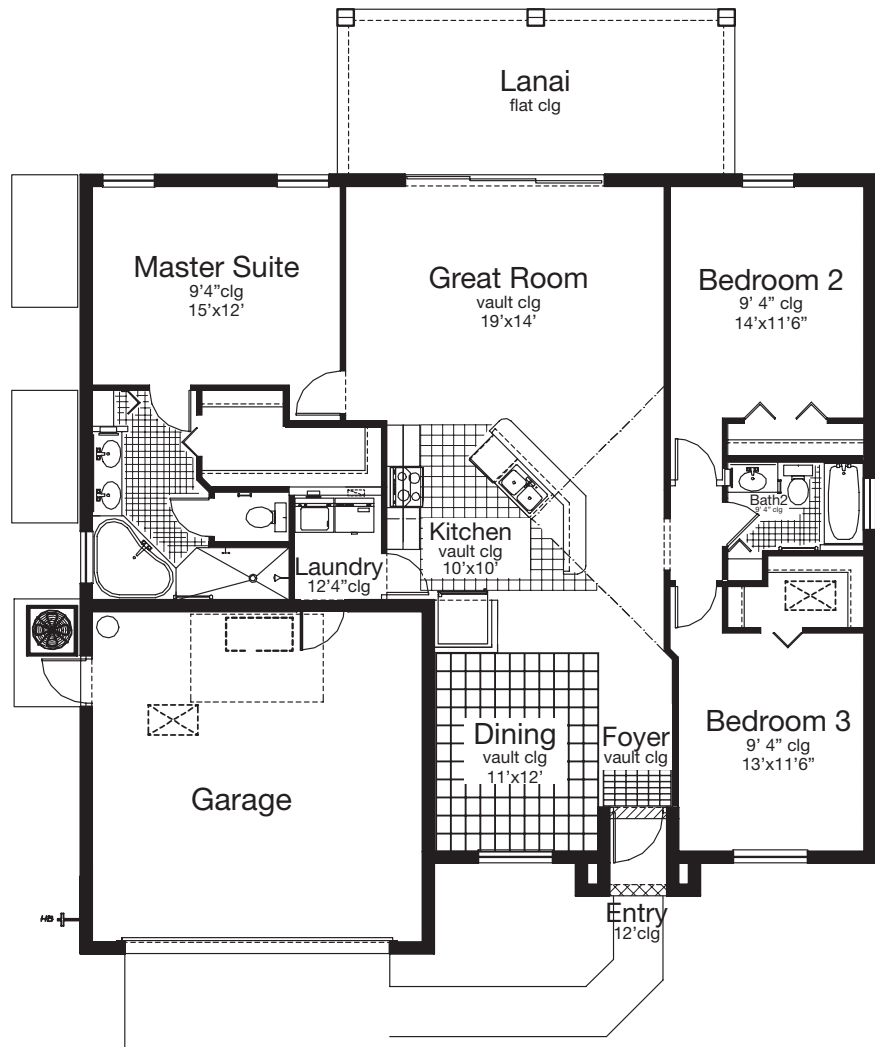

# More Than You Expect.

## The Dutchess

3 Bedrooms  
2 Bathrooms

Living: 1678 sqft  
Entry: 10 sqft  
Lanai: 240 sqft  
Garage: 427 sqft  
Total: 2355 sqft

May 2006

All Our Homes Are:

- ~ Name brand appliance package – Glass top electric range, refrigerator, dishwasher, microwave, washer and dryer
- ~ European style cabinetry with recessed panel doors
- ~ Energy efficiency package

All dimensions are approximate  
Conceptual drawing